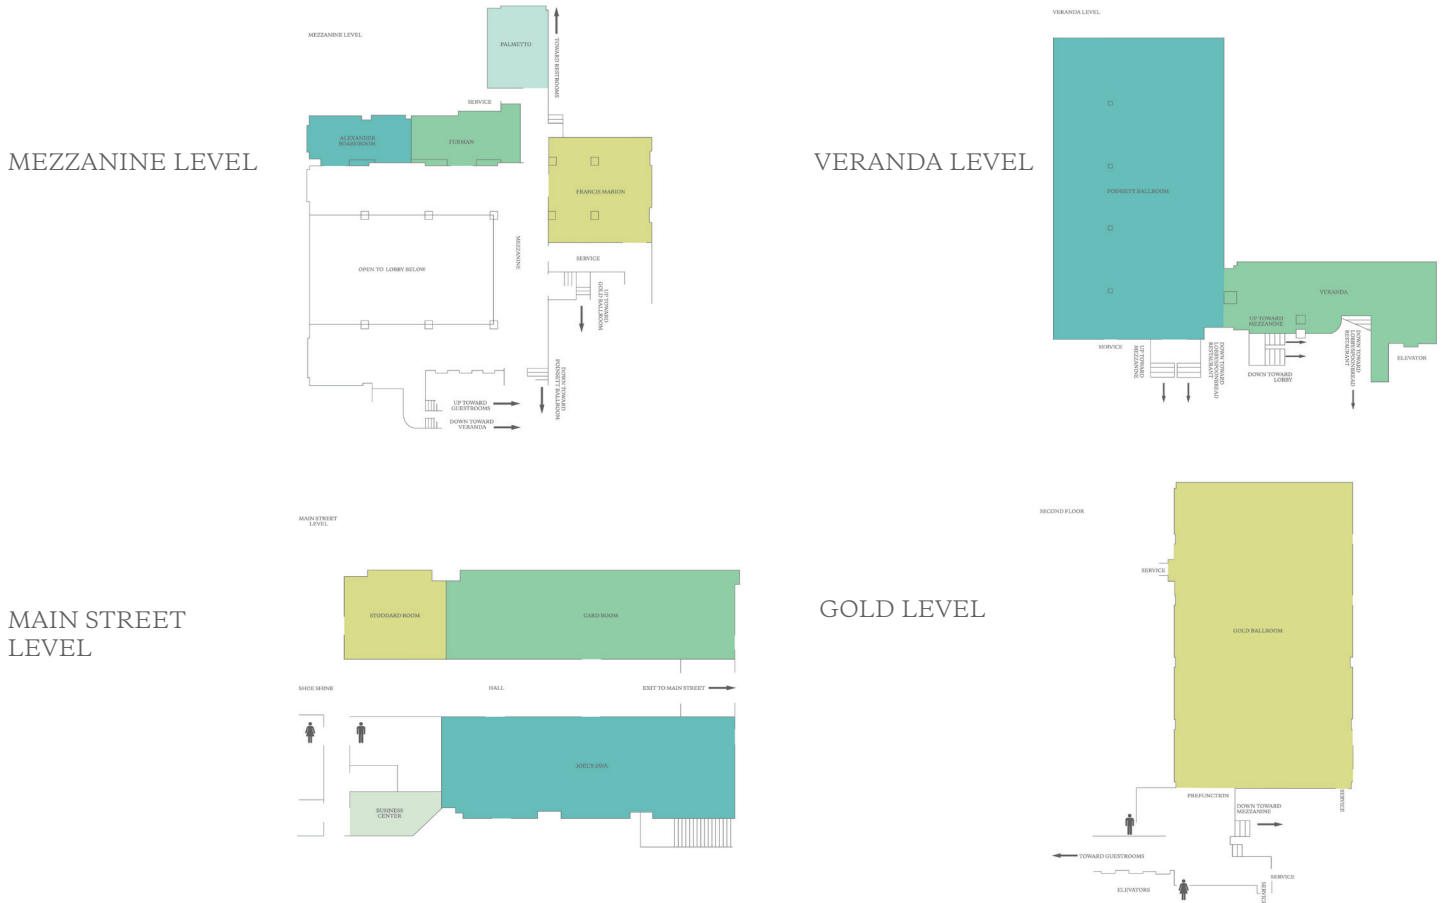

FLOOR PLANS & CAPACITY CHART

ROOM NAME	TOTAL SQ. FEET	DIMENSIONS	CEILING	THEATER	CLASSROOM	CONFERENCE	U-SHAPE	HOLLOW SQUARE	RECEPTION	BANQUET
MEZZANINE LEVEL										
■ ALEXANDER BOARDROOM	365	28' X 13'	8'	—	—	12	—	—	—	—
■ FURMAN ROOM	420	30' X 14'	8.5'	45	20	20	18	24	40	30
■ PALMETTO ROOM	390	23' X 17'	8.5'	40	20	20	16	20	35	30
■ FRANCIS MARION ROOM	840	29' X 29'	8.5'	70	35	24	20	25	70	50
VERANDA LEVEL										
■ POINSETT BALLROOM	3,250	78' X 42'	24'	300	150	50	50	58	400	250
■ VERANDA	882	49' X 18'	14'	—	—	—	—	—	75	50
MAIN STREET LEVEL										
■ CARD ROOM	3,250	78' X 42'	24'	300	150	50	50	58	400	250
■ STODDARD ROOM	882	49' X 18'	14'	—	—	—	—	—	75	50
GOLD LEVEL										
■ GOLD BALLROOM	3,205	73' X 43'	24'	350	200	60	60	72	300	250