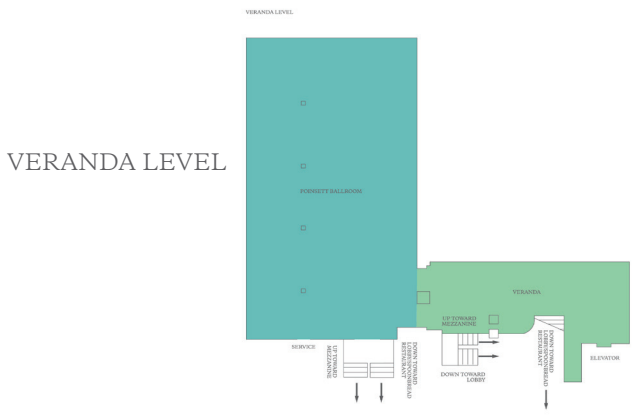

To begin planning your next Westin event, please visit starwood.com/meetings or meetingsinamoment.com

THE WESTIN
POINSETT
GREENVILLE

FLOOR PLANS & CAPACITY CHART

MEZZANINE LEVEL

VERANDA LEVEL

MAIN STREET LEVEL

GOLD LEVEL

ROOM NAME	TOTAL SQ. FEET	DIMENSIONS	CEILING	THEATER	CLASSROOM	CONFERENCE	U-SHAPE	HOLLOW SQUARE	RECEPTION	BANQUET
MEZZANINE LEVEL										
■ ALEXANDER BOARDROOM	365	28' X 13'	8'	—	—	12	—	—	—	—
■ FURMAN ROOM	420	30' X 14'	8.5'	45	20	20	18	24	40	30
■ PALMETTO ROOM	390	23' X 17'	8.5'	40	20	20	16	20	35	30
■ FRANCIS MARION ROOM	840	29' X 29'	8.5'	70	35	24	20	25	70	50
VERANDA LEVEL										
■ POINSETT BALLROOM	3,250	78' X 42'	24'	300	150	50	50	58	400	250
■ VERANDA	882	49' X 18'	14'	—	—	—	—	—	75	50
MAIN STREET LEVEL										
■ CARD ROOM	3,250	78' X 42'	24'	300	150	50	50	58	400	250
■ STODDARD ROOM	882	49' X 18'	14'	—	—	—	—	—	75	50
GOLD LEVEL										
■ GOLD BALLROOM	3,205	73' X 43'	24'	350	200	60	60	72	300	250