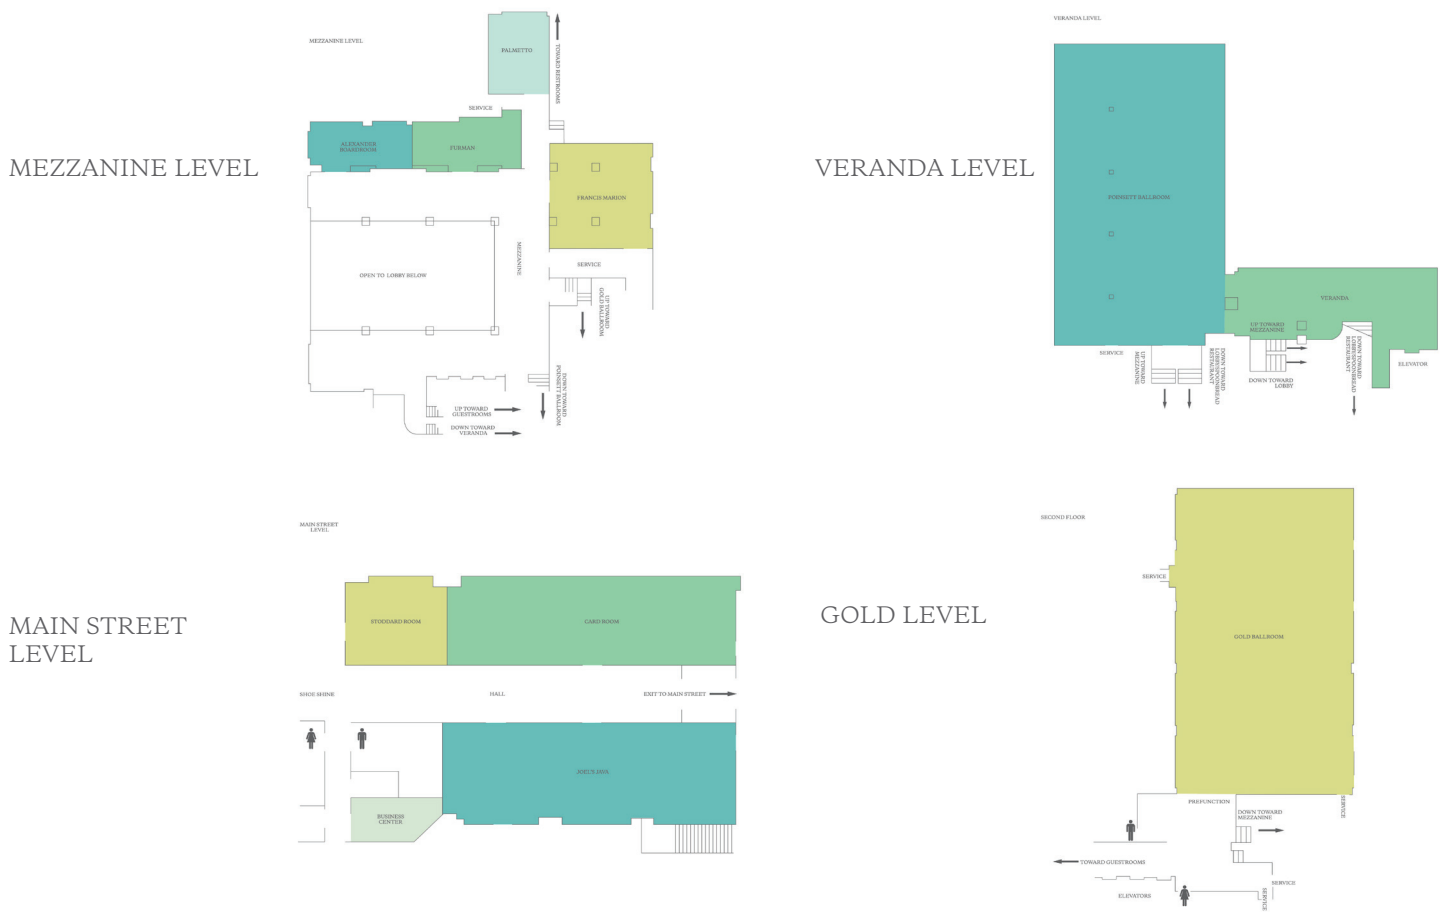

Eat & Drink Well

The Piano Lounge provides a relaxing setting to enjoy dinner, a full bar and live piano music Tuesday-Saturday; The Spoonbread Restaurant offers contemporary breakfast and lunch fare in a casual, family-friendly setting; and Joels' Java gives you the boost you need to make it through the day.

Our hotel also offers 24-hour in-room dining.

Perfectly Located

From the hotel, a short walk takes you to downtown Greenville's finest attractions. The hotel is located near the corporate headquarters of renowned companies, including BMW and Michelin. The Greenville-Spartanburg International Airport is just 14 miles away.

To begin planning your next Westin event, please visit starwood.com/meetings or meetingsinamoment.com

THE WESTIN
POINSETT
GREENVILLE

FLOOR PLANS & CAPACITY CHART

ROOM NAME	TOTAL SQ. FEET	DIMENSIONS	CEILING	THEATER	CLASSROOM	CONFERENCE	U-SHAPE	HOLLOW SQUARE	RECEPTION	BANQUET
MEZZANINE LEVEL										
■ ALEXANDER BOARDROOM	365	28' X 13'	8'	—	—	12	—	—	—	—
■ FURMAN ROOM	420	30' X 14'	8.5'	45	20	20	18	24	40	30
■ PALMETTO ROOM	390	23' X 17'	8.5'	40	20	20	16	20	35	30
■ FRANCIS MARION ROOM	840	29' X 29'	8.5'	70	35	24	20	25	70	50
VERANDA LEVEL										
■ POINSETT BALLROOM	3,250	78' X 42'	24'	300	150	50	50	58	400	250
■ VERANDA	882	49' X 18'	14'	—	—	—	—	—	75	50
MAIN STREET LEVEL										
■ CARD ROOM	3,250	78' X 42'	24'	300	150	50	50	58	400	250
■ STODDARD ROOM	882	49' X 18'	14'	—	—	—	—	—	75	50
GOLD LEVEL										
■ GOLD BALLROOM	3,205	73' X 43'	24'	350	200	60	60	72	300	250