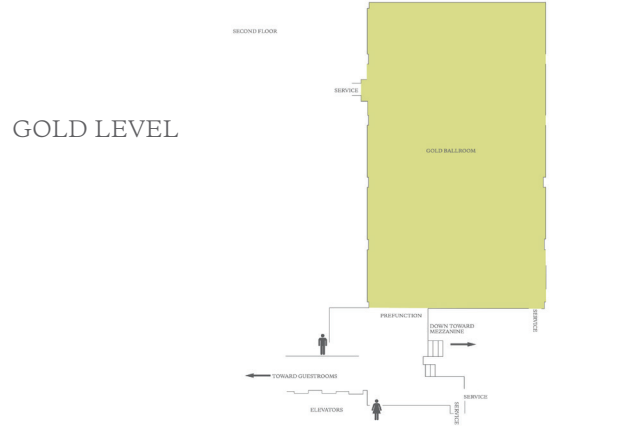

To begin planning your next Westin event, please visit starwood.com/meetings or meetingsinamoment.com

THE WESTIN
POINSETT
GREENVILLE

FLOOR PLANS & CAPACITY CHART

MEZZANINE LEVEL

VERANDA LEVEL

MAIN STREET LEVEL

GOLD LEVEL

ROOM NAME	TOTAL SQ. FEET	DIMENSIONS	CEILING	THEATER	CLASSROOM	CONFERENCE	U-SHAPE	HOLLOW SQUARE	RECEPTION	BANQUET
MEZZANINE LEVEL										
■ ALEXANDER BOARDROOM	365	28' X 13'	8'	—	—	12	—	—	—	—
■ FURMAN ROOM	420	30' X 14'	8.5'	45	20	20	18	24	40	30
■ PALMETTO ROOM	390	23' X 17'	8.5'	40	20	20	16	20	35	30
■ FRANCIS MARION ROOM	840	29' X 29'	8.5'	70	35	24	20	25	70	50
VERANDA LEVEL										
■ POINSETT BALLROOM	3,250	78' X 42'	24'	300	150	50	50	58	400	250
■ VERANDA	882	49' X 18'	14'	—	—	—	—	—	75	50
MAIN STREET LEVEL										
■ CARD ROOM	3,250	78' X 42'	24'	300	150	50	50	58	400	250
■ STODDARD ROOM	882	49' X 18'	14'	—	—	—	—	—	75	50
GOLD LEVEL										
■ GOLD BALLROOM	3,205	73' X 43'	24'	350	200	60	60	72	300	250